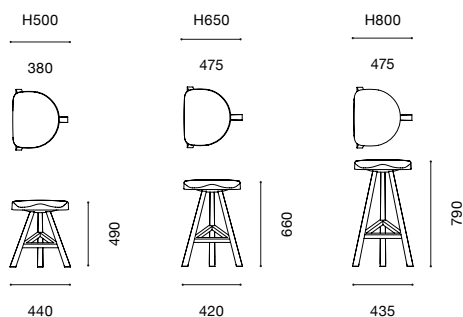

HEIDI

Sebastian Wrong

Type
Stool

Design

2008

Designer

Sebastian Wrong

The Heidi is a fun stool that takes its inspiration from the classic tractor seat and the rustic, three-legged, timber milking stool. Part modern statement, part nostalgia, the solid, colourful moulded seat is combined with a sturdy, geometric, timber-leg construction. An excellent kitchen stool, with three heights, any sized dining area can be furnished with a sophisticated splash of colour.

Dimensions

H500: H490 × L440 × D380mm
 H650: H660 × L420 × D475mm
 H800: H790 × L435 × D475mm

Seat Height

H455mm
 H625mm
 H755mm

Weight

5.70kg
 6.10kg
 6.40kg

Materials

Seat
 Heat-formed acrylic, polyurethane
 Legs
 Solid ash wood, wood stain, matt lacquer

Colour

	Black	RAL9005
	White	RAL9003

Packaging Dimensions

H500: H525 × L500 × D430mm
 H650: H695 × L530 × D470mm
 H800: H835 × L530 × D480mm

Weight

8.25kg
 9.20kg
 9.80kg

Care & Maintenance

Clean with a soft dry cloth. A mild detergent may be used on the seat base. Do not use alcohol, polishes, abrasives or any solvents to clean the product, as they may damage the finish. Should not be exposed to direct sunlight, not suitable for outdoor use.

Notes

Heidi H800 tested for extreme contract use by CATAS Spa.

Strength, durability and safety: EN 16139 Test level 2.

Test Report Number : 232500